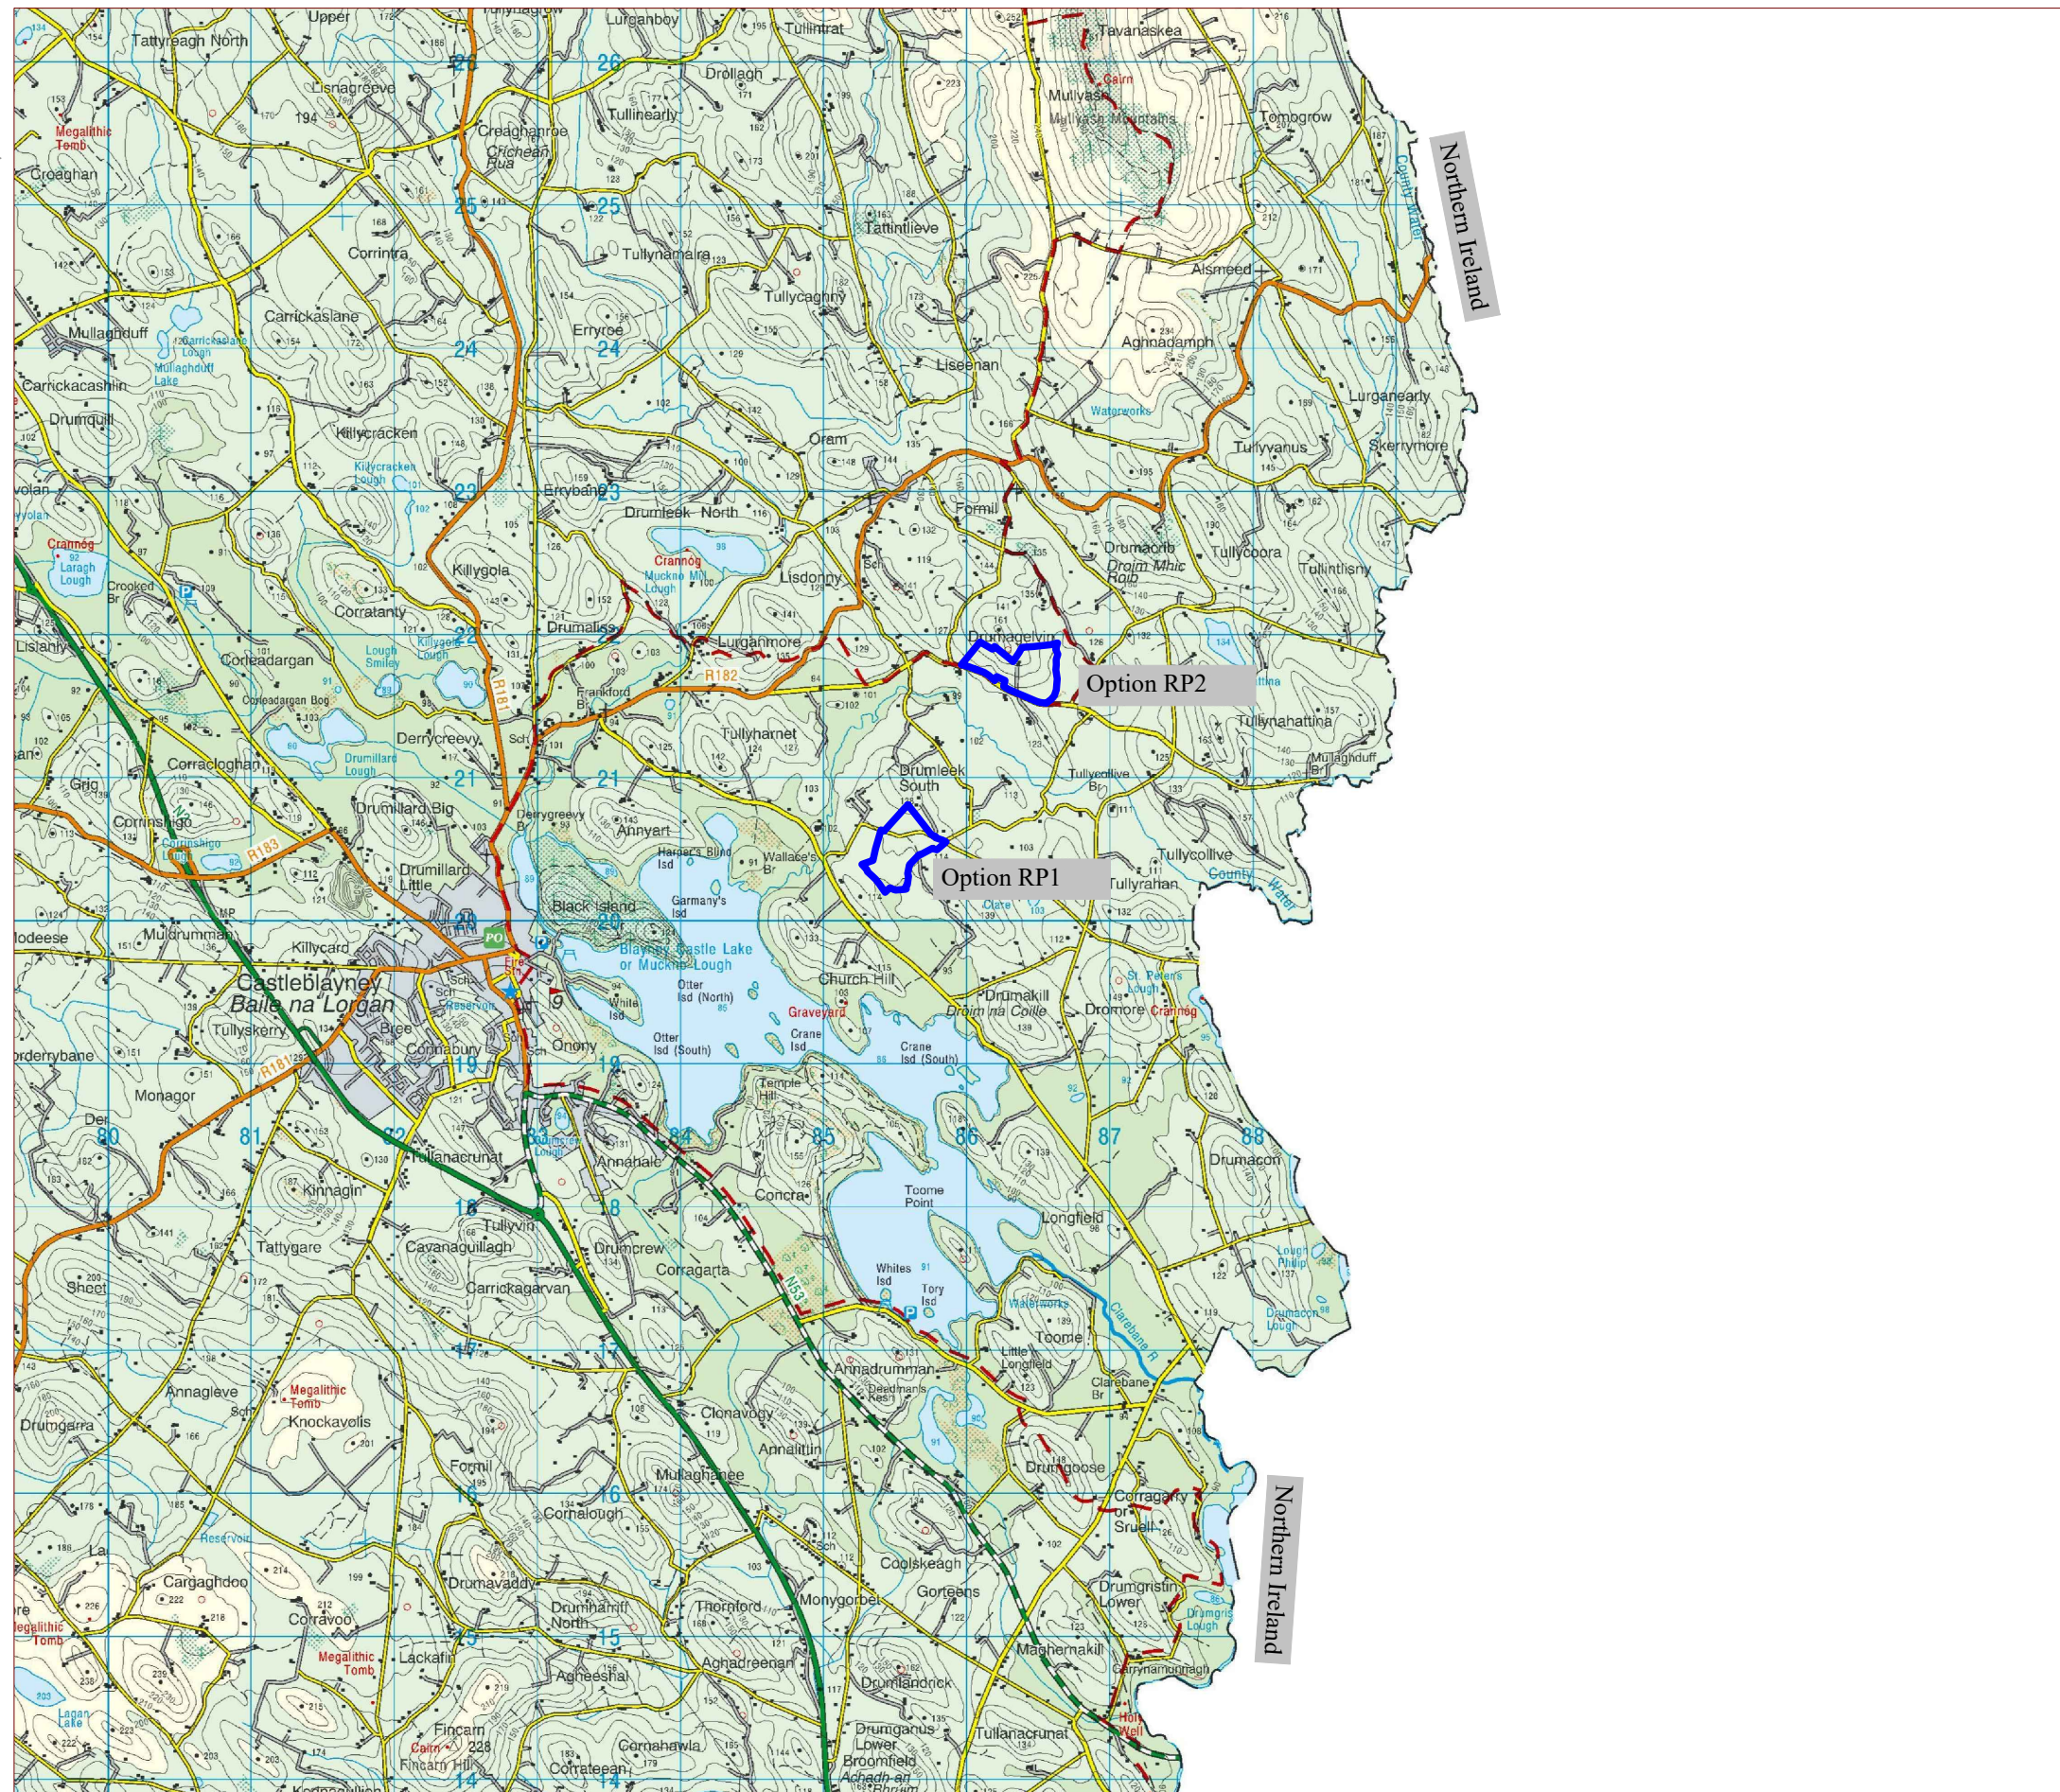

www.galetechenergy.com

Legend:
 Replant Land Location

Date	Rev.	Description	Drawn By

Agent Address:
 Galetech Energy Services,
 Clondargan,
 Stradone,
 Co. Cavan

Job Title:
 White Hill Wind Farm

Client:
 White Hill Wind Ltd

Drawing Title:
 Alternative Forestry Re-Plant Lands

Drawing No.: WTH EIAR_ALT_009	Revision No.: 0
Scale: (A3) 1:50,000	Date: 30/10/2022
Drawn By: C.M.P	Checked By: J.B
Confirmed By: S.C	

Prepared by:

Legend:

Legend:

Replant Land Location

Date:	Rev.:	Description:	Drawn By:

Agent Address:

Galetech Energy Services,
Clondargan,
Stradone,
Co. Cavan

Job Title:

White Hill Wind Farm

Client: